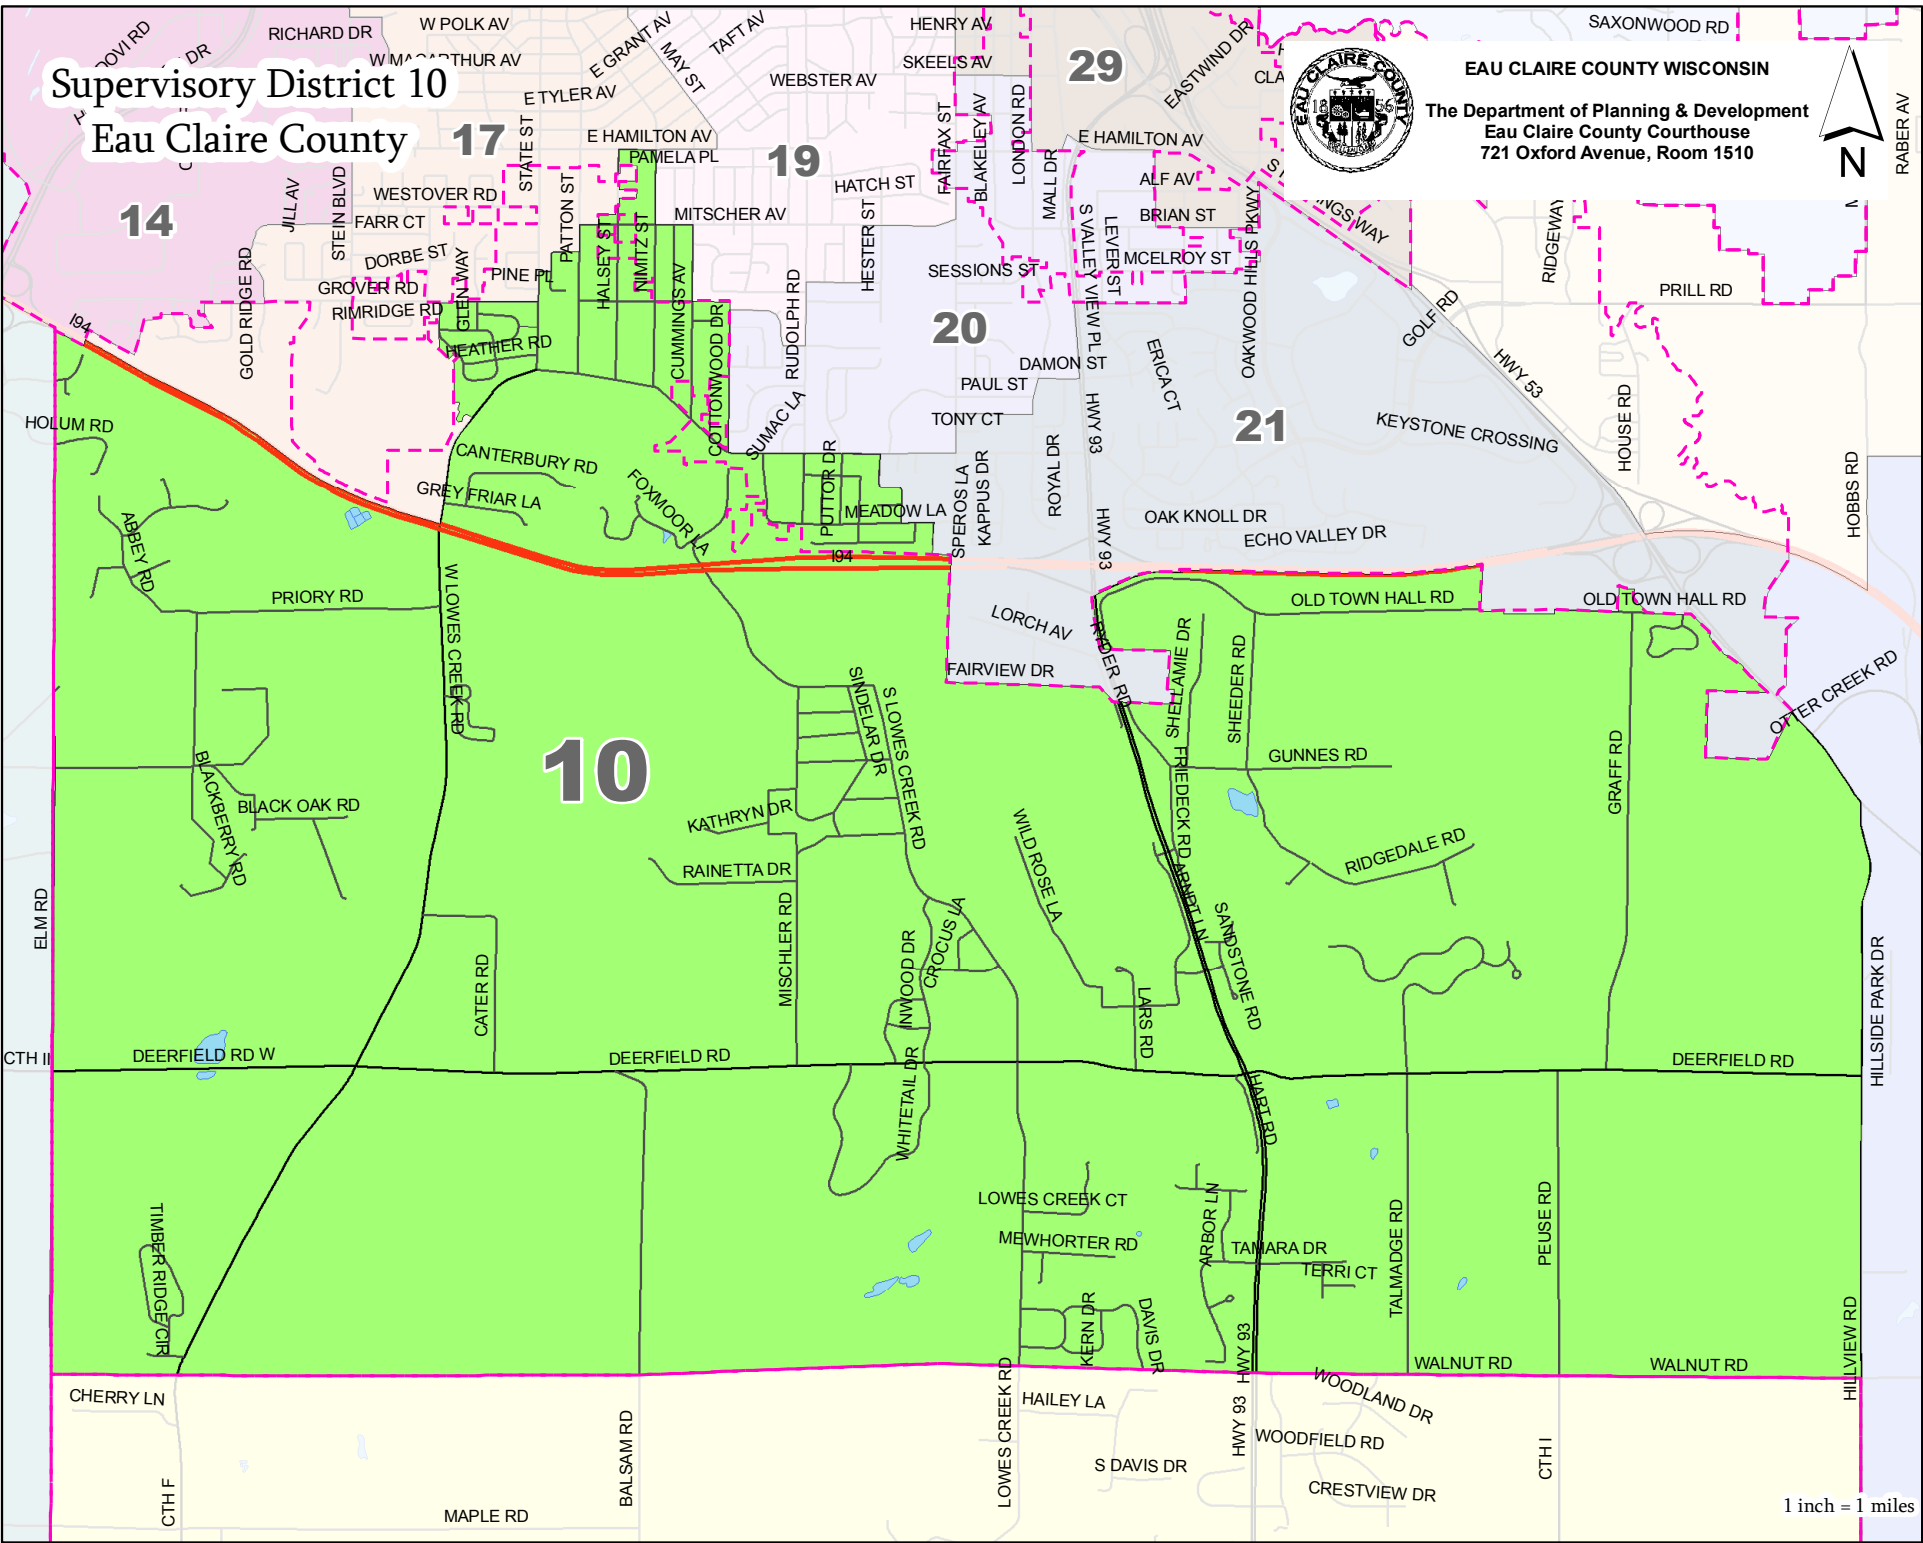

Supervisory District 10 Eau Claire County

EAU CLAIRE COUNTY WISCONSIN
The Department of Planning & Development
Eau Claire County Courthouse
721 Oxford Avenue, Room 1510

1 inch = 1 miles