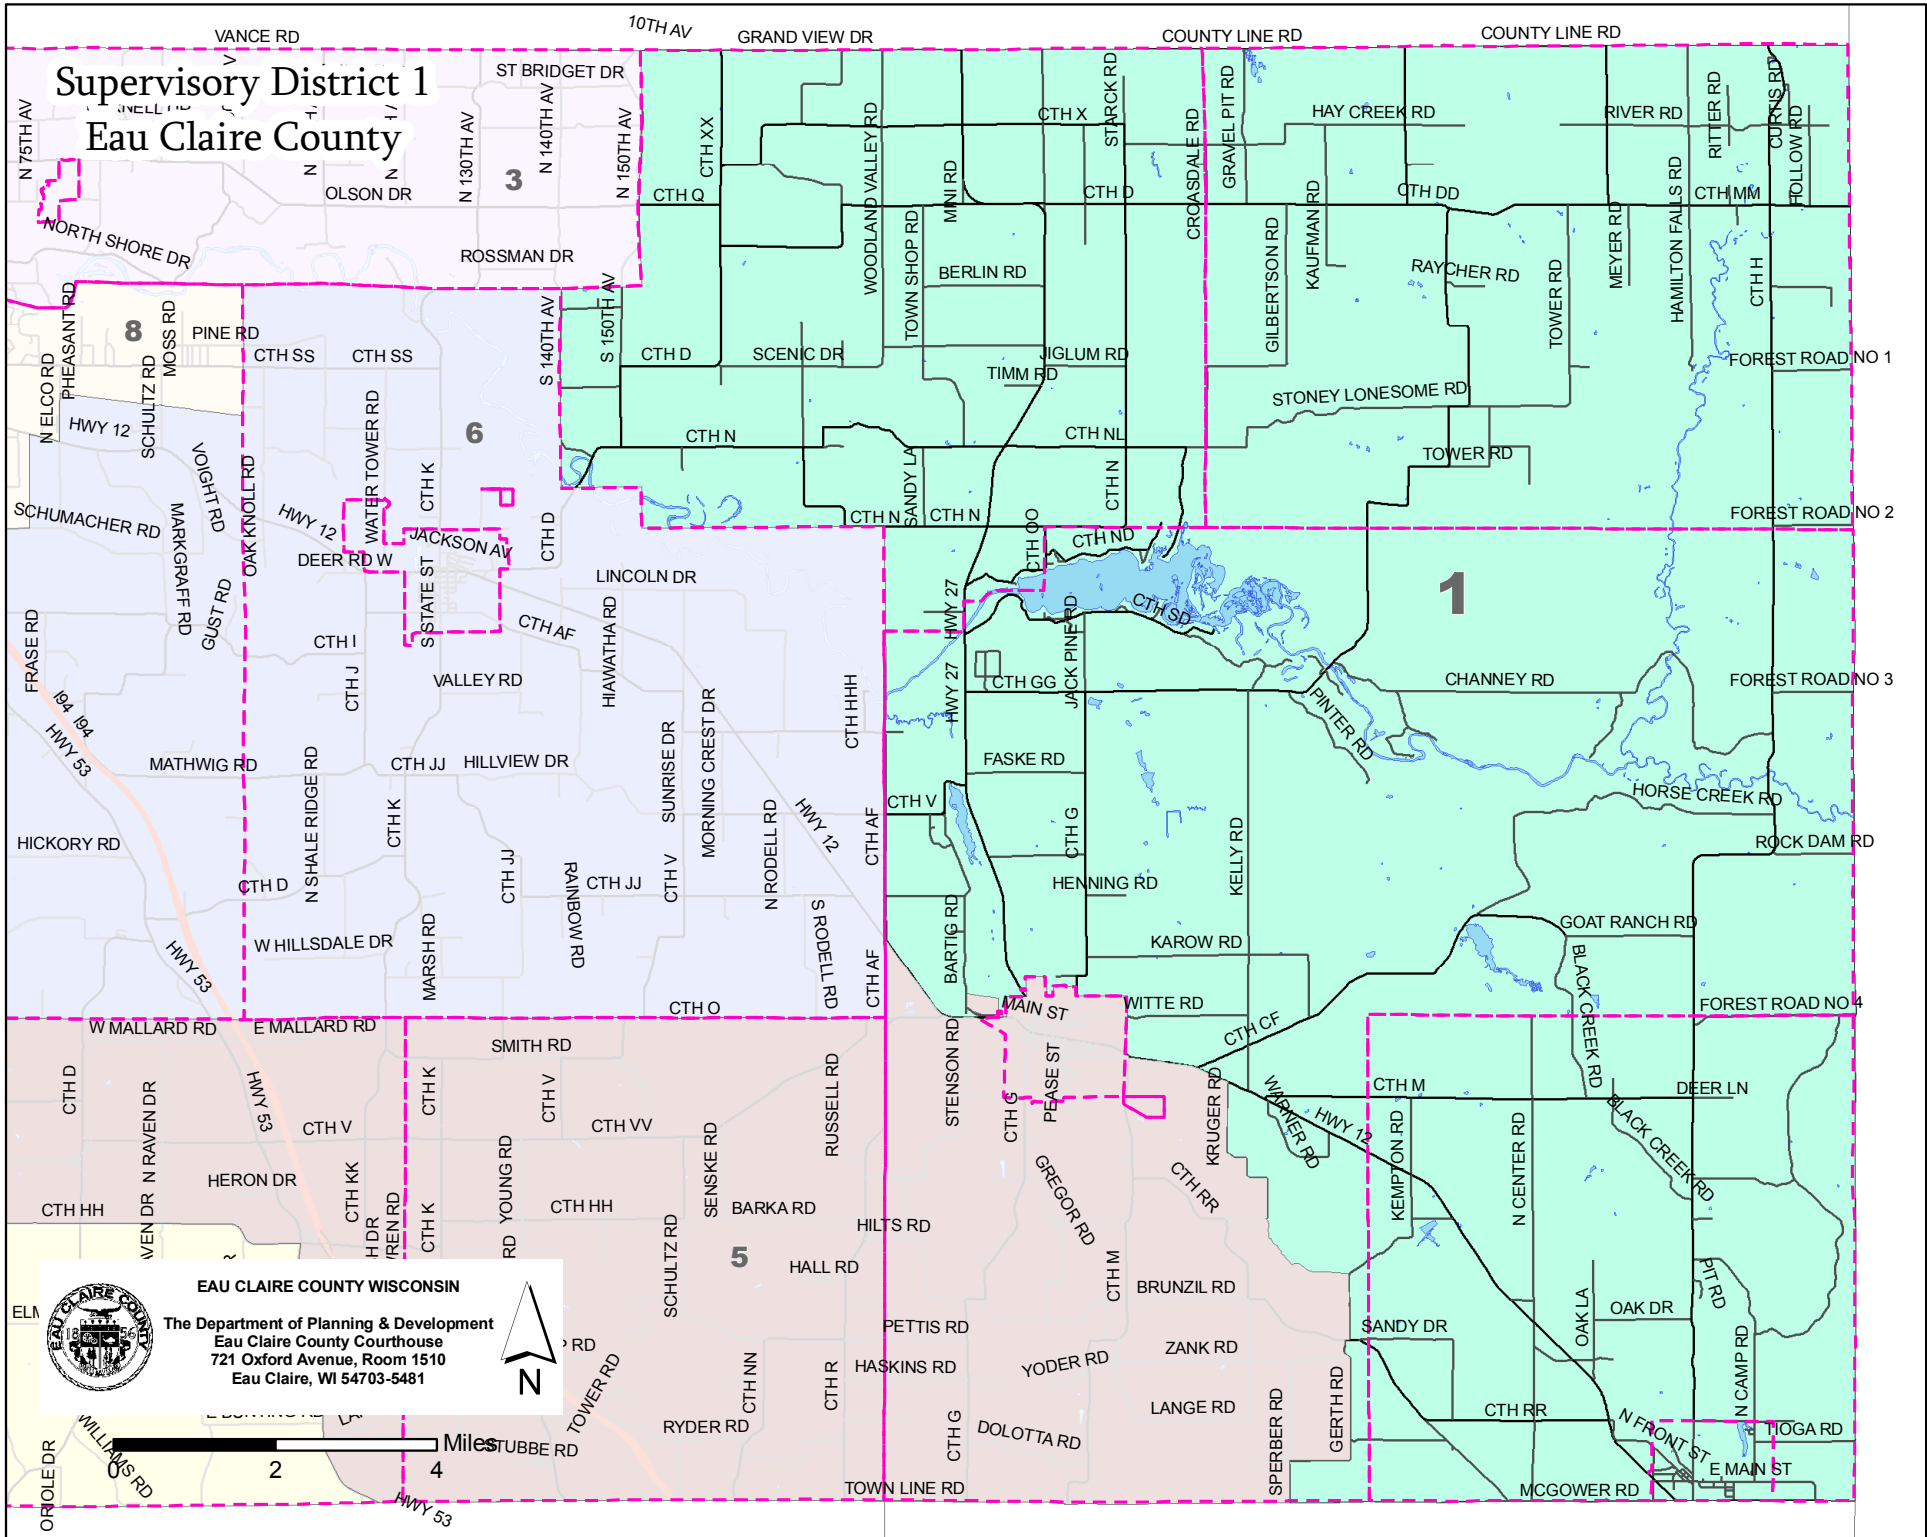

Supervisory District 1 Eau Claire County

EAU CLAIRE COUNTY WISCONSIN
 The Department of Planning & Development
 Eau Claire County Courthouse
 721 Oxford Avenue, Room 1510
 Eau Claire, WI 54703-5481

Miles
 0 2 4