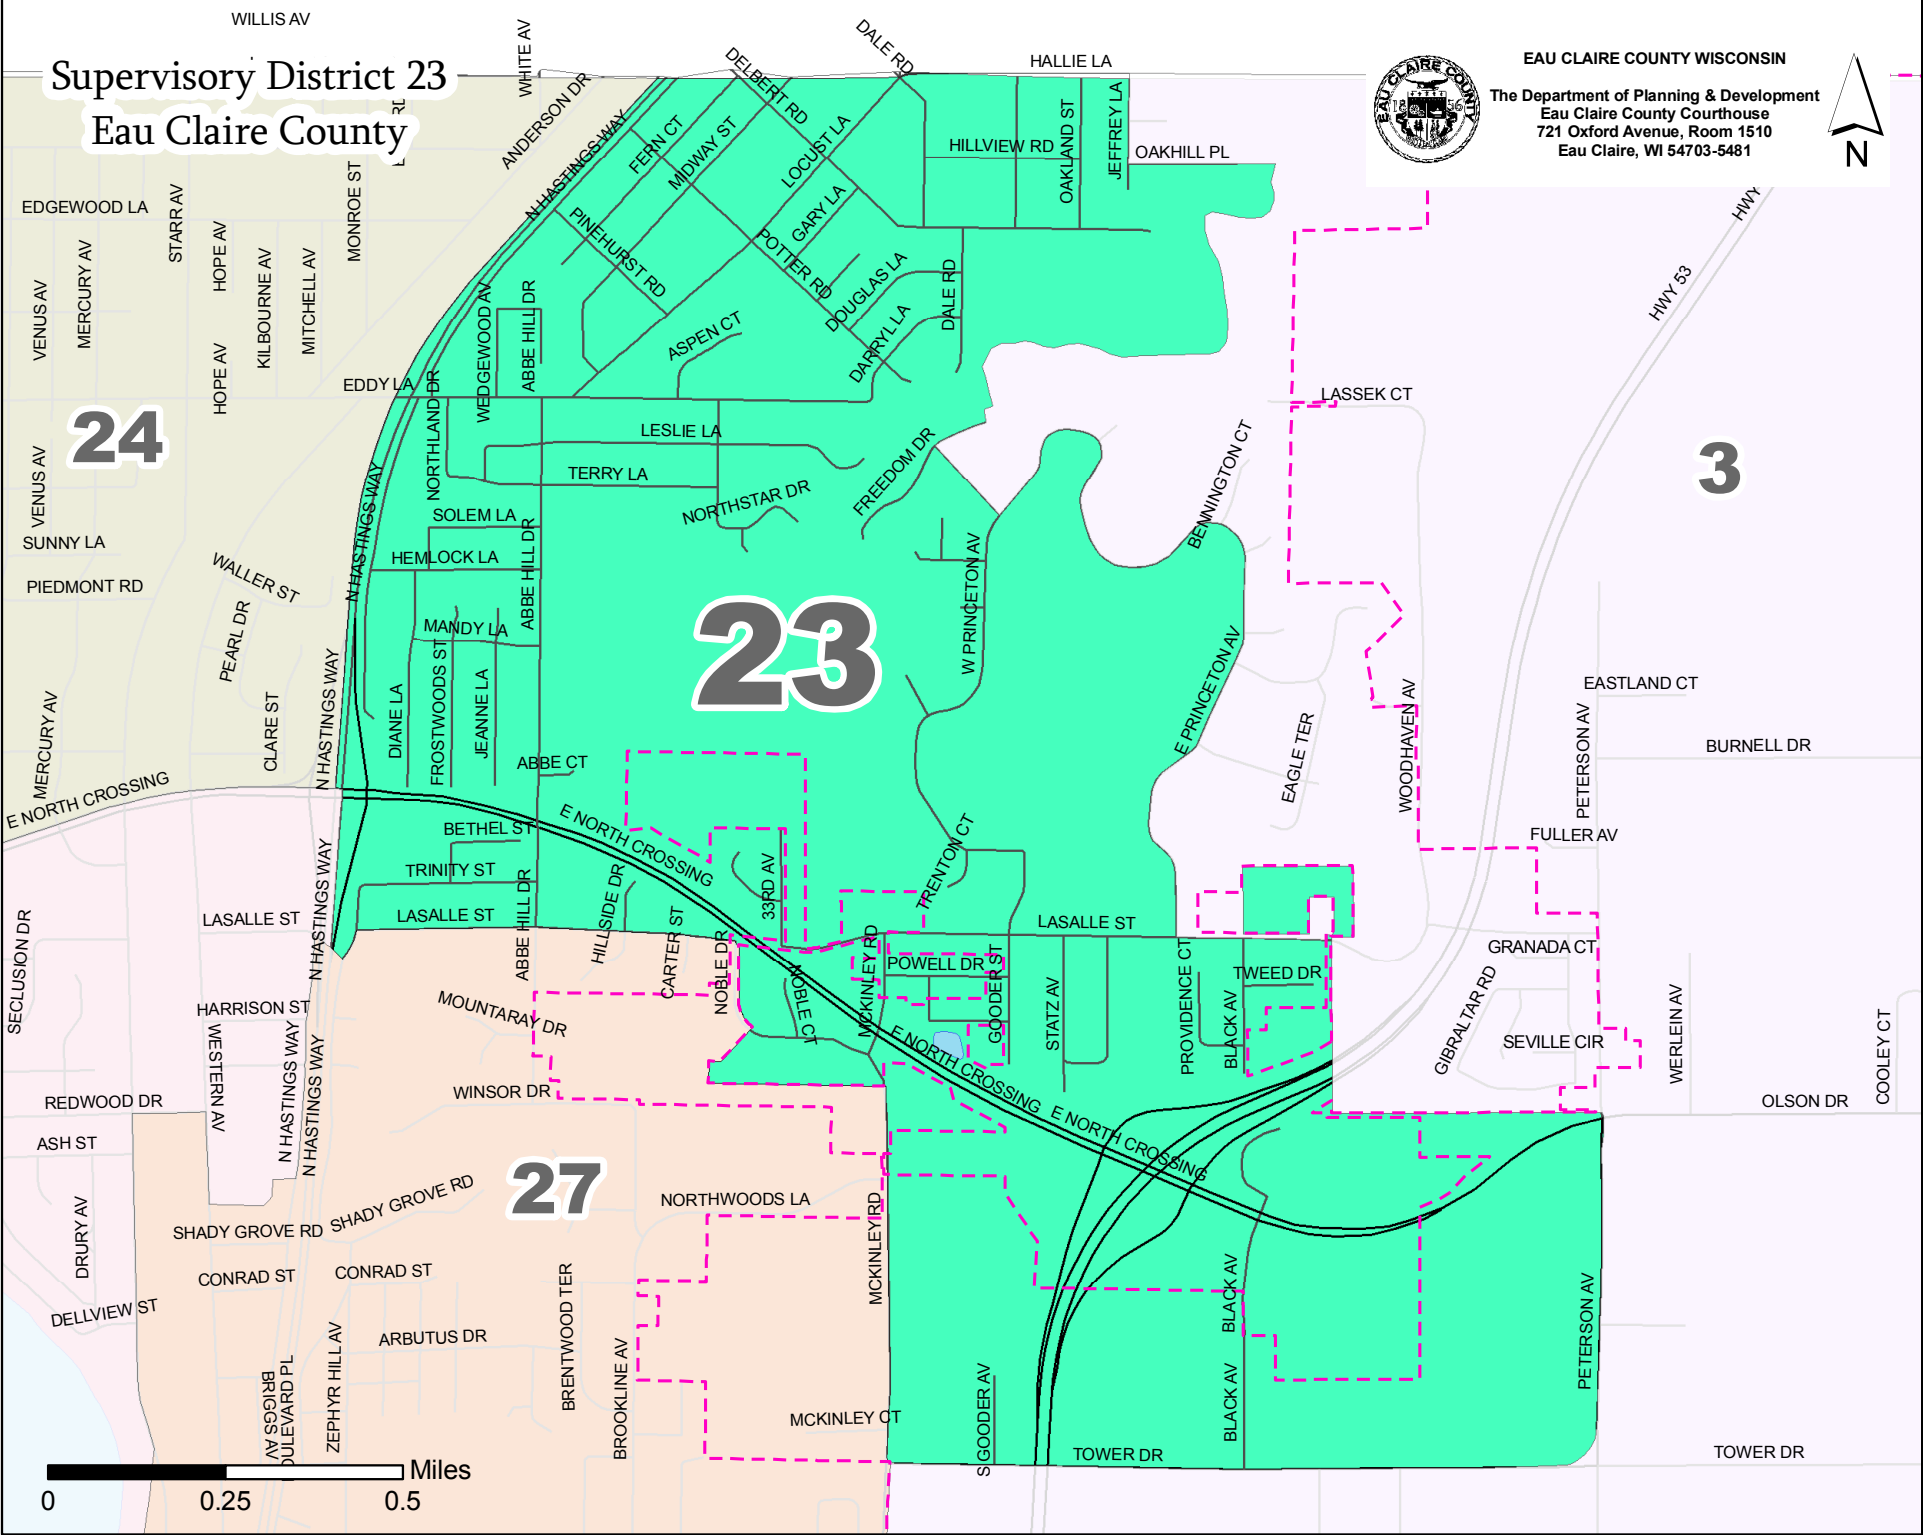

Supervisory District 23 Eau Claire County

EAU CLAIRE COUNTY WISCONSIN
The Department of Planning & Development
Eau Claire County Courthouse
721 Oxford Avenue, Room 1510
Eau Claire, WI 54703-5481

0 0.25 0.5 Miles