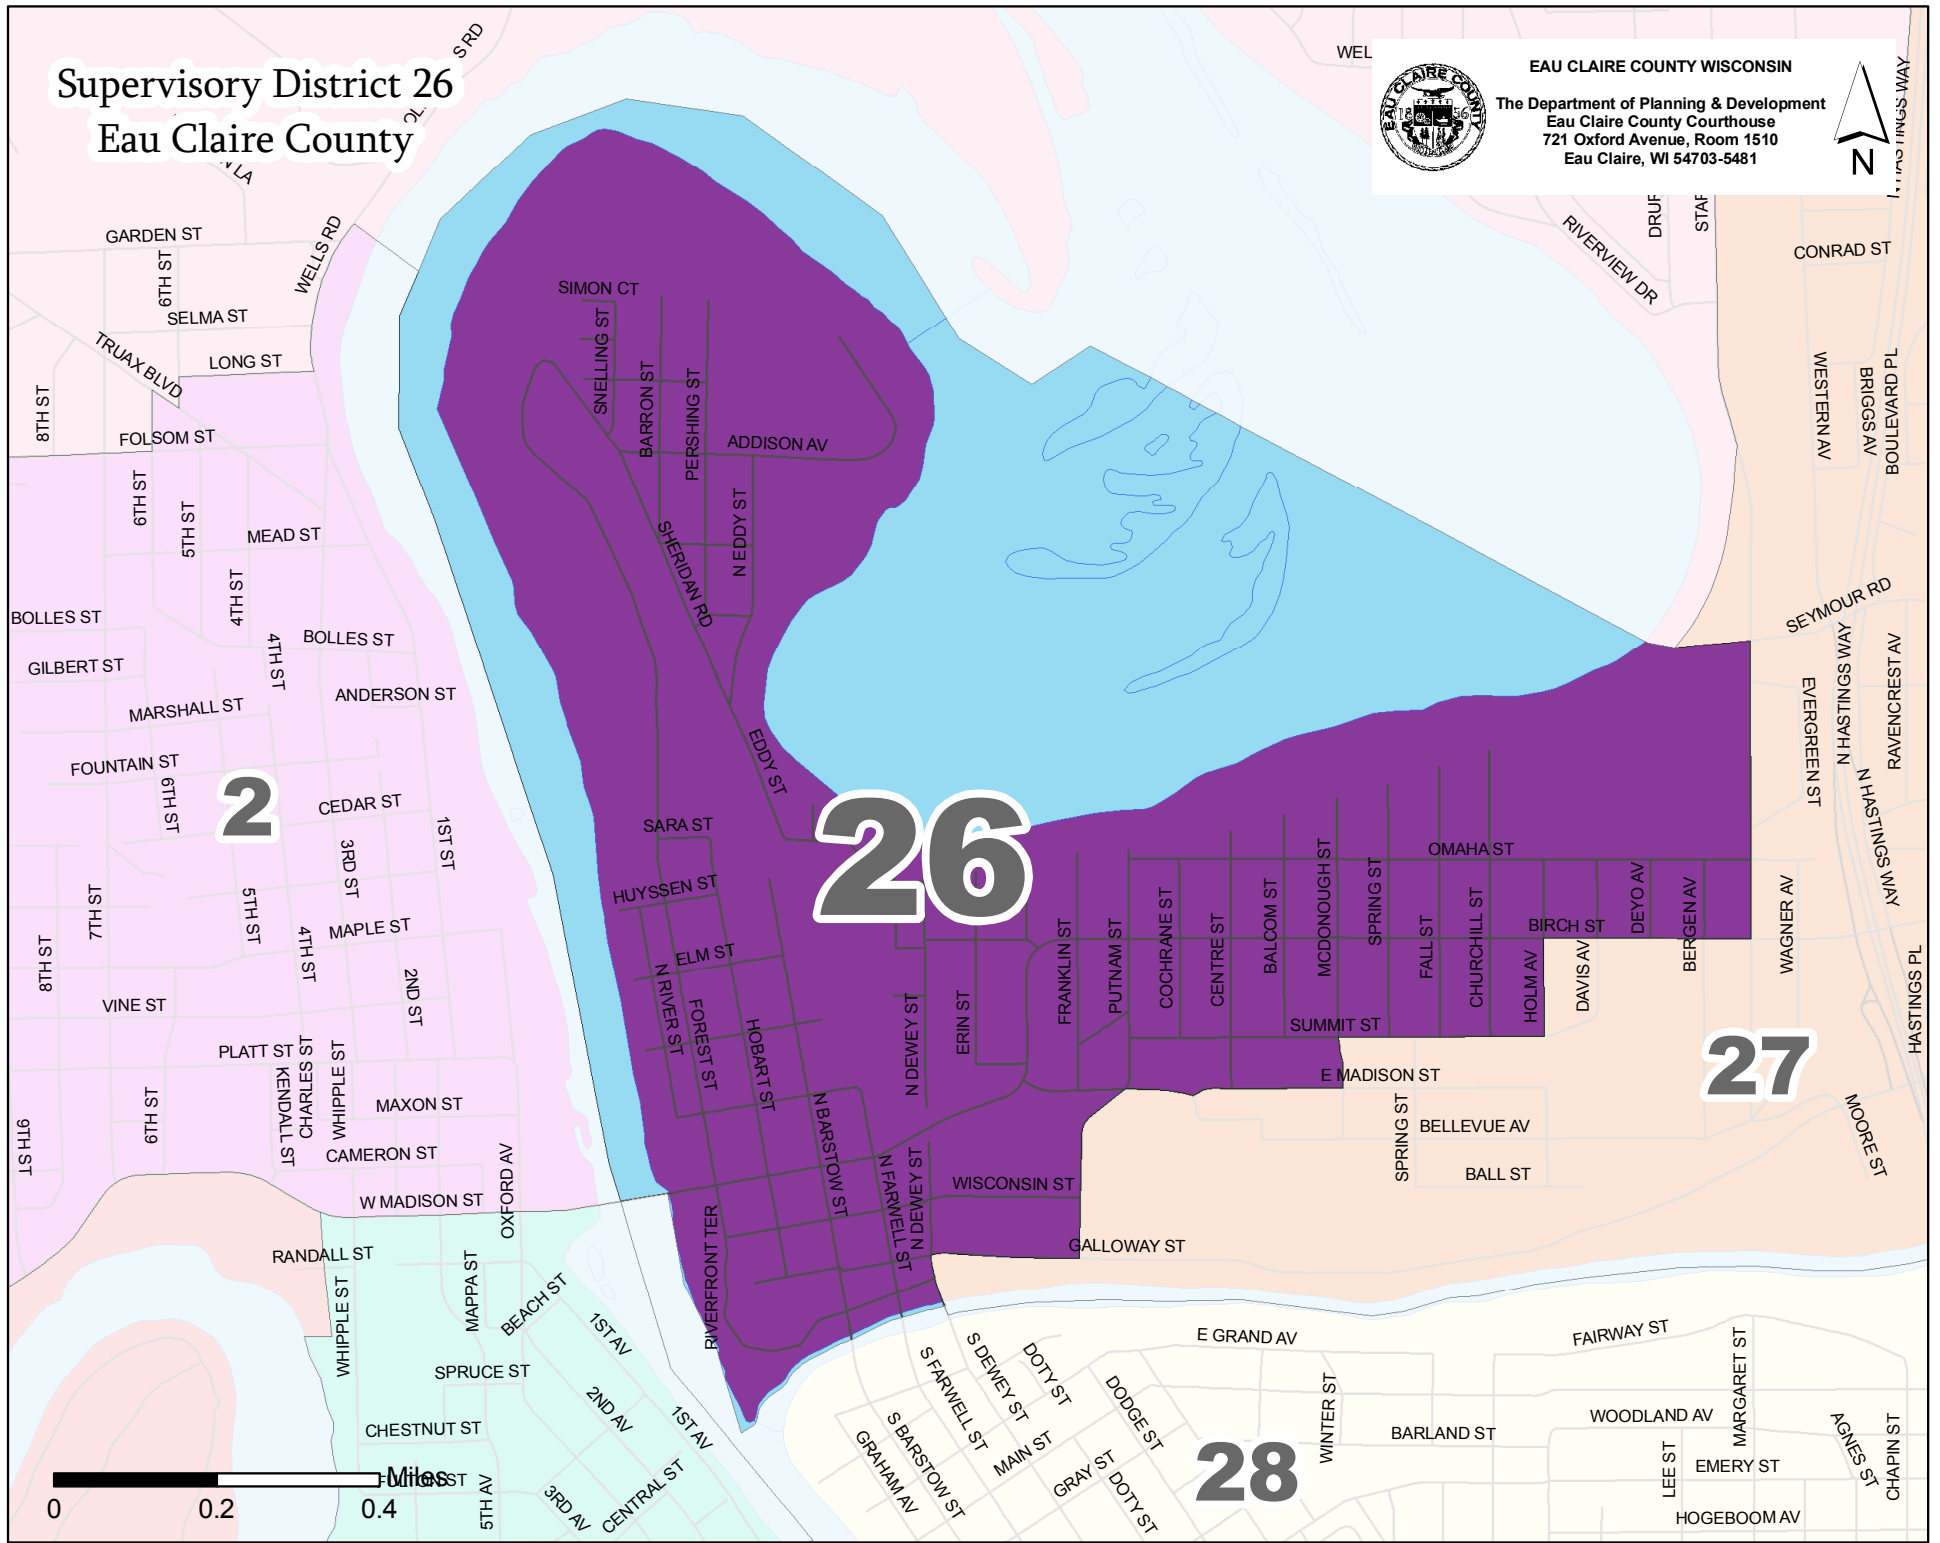

Supervisory District 26 Eau Claire County

EAU CLAIRE COUNTY WISCONSIN
The Department of Planning & Development
Eau Claire County Courthouse
721 Oxford Avenue, Room 1510
Eau Claire, WI 54703-5481

2

26

27

28