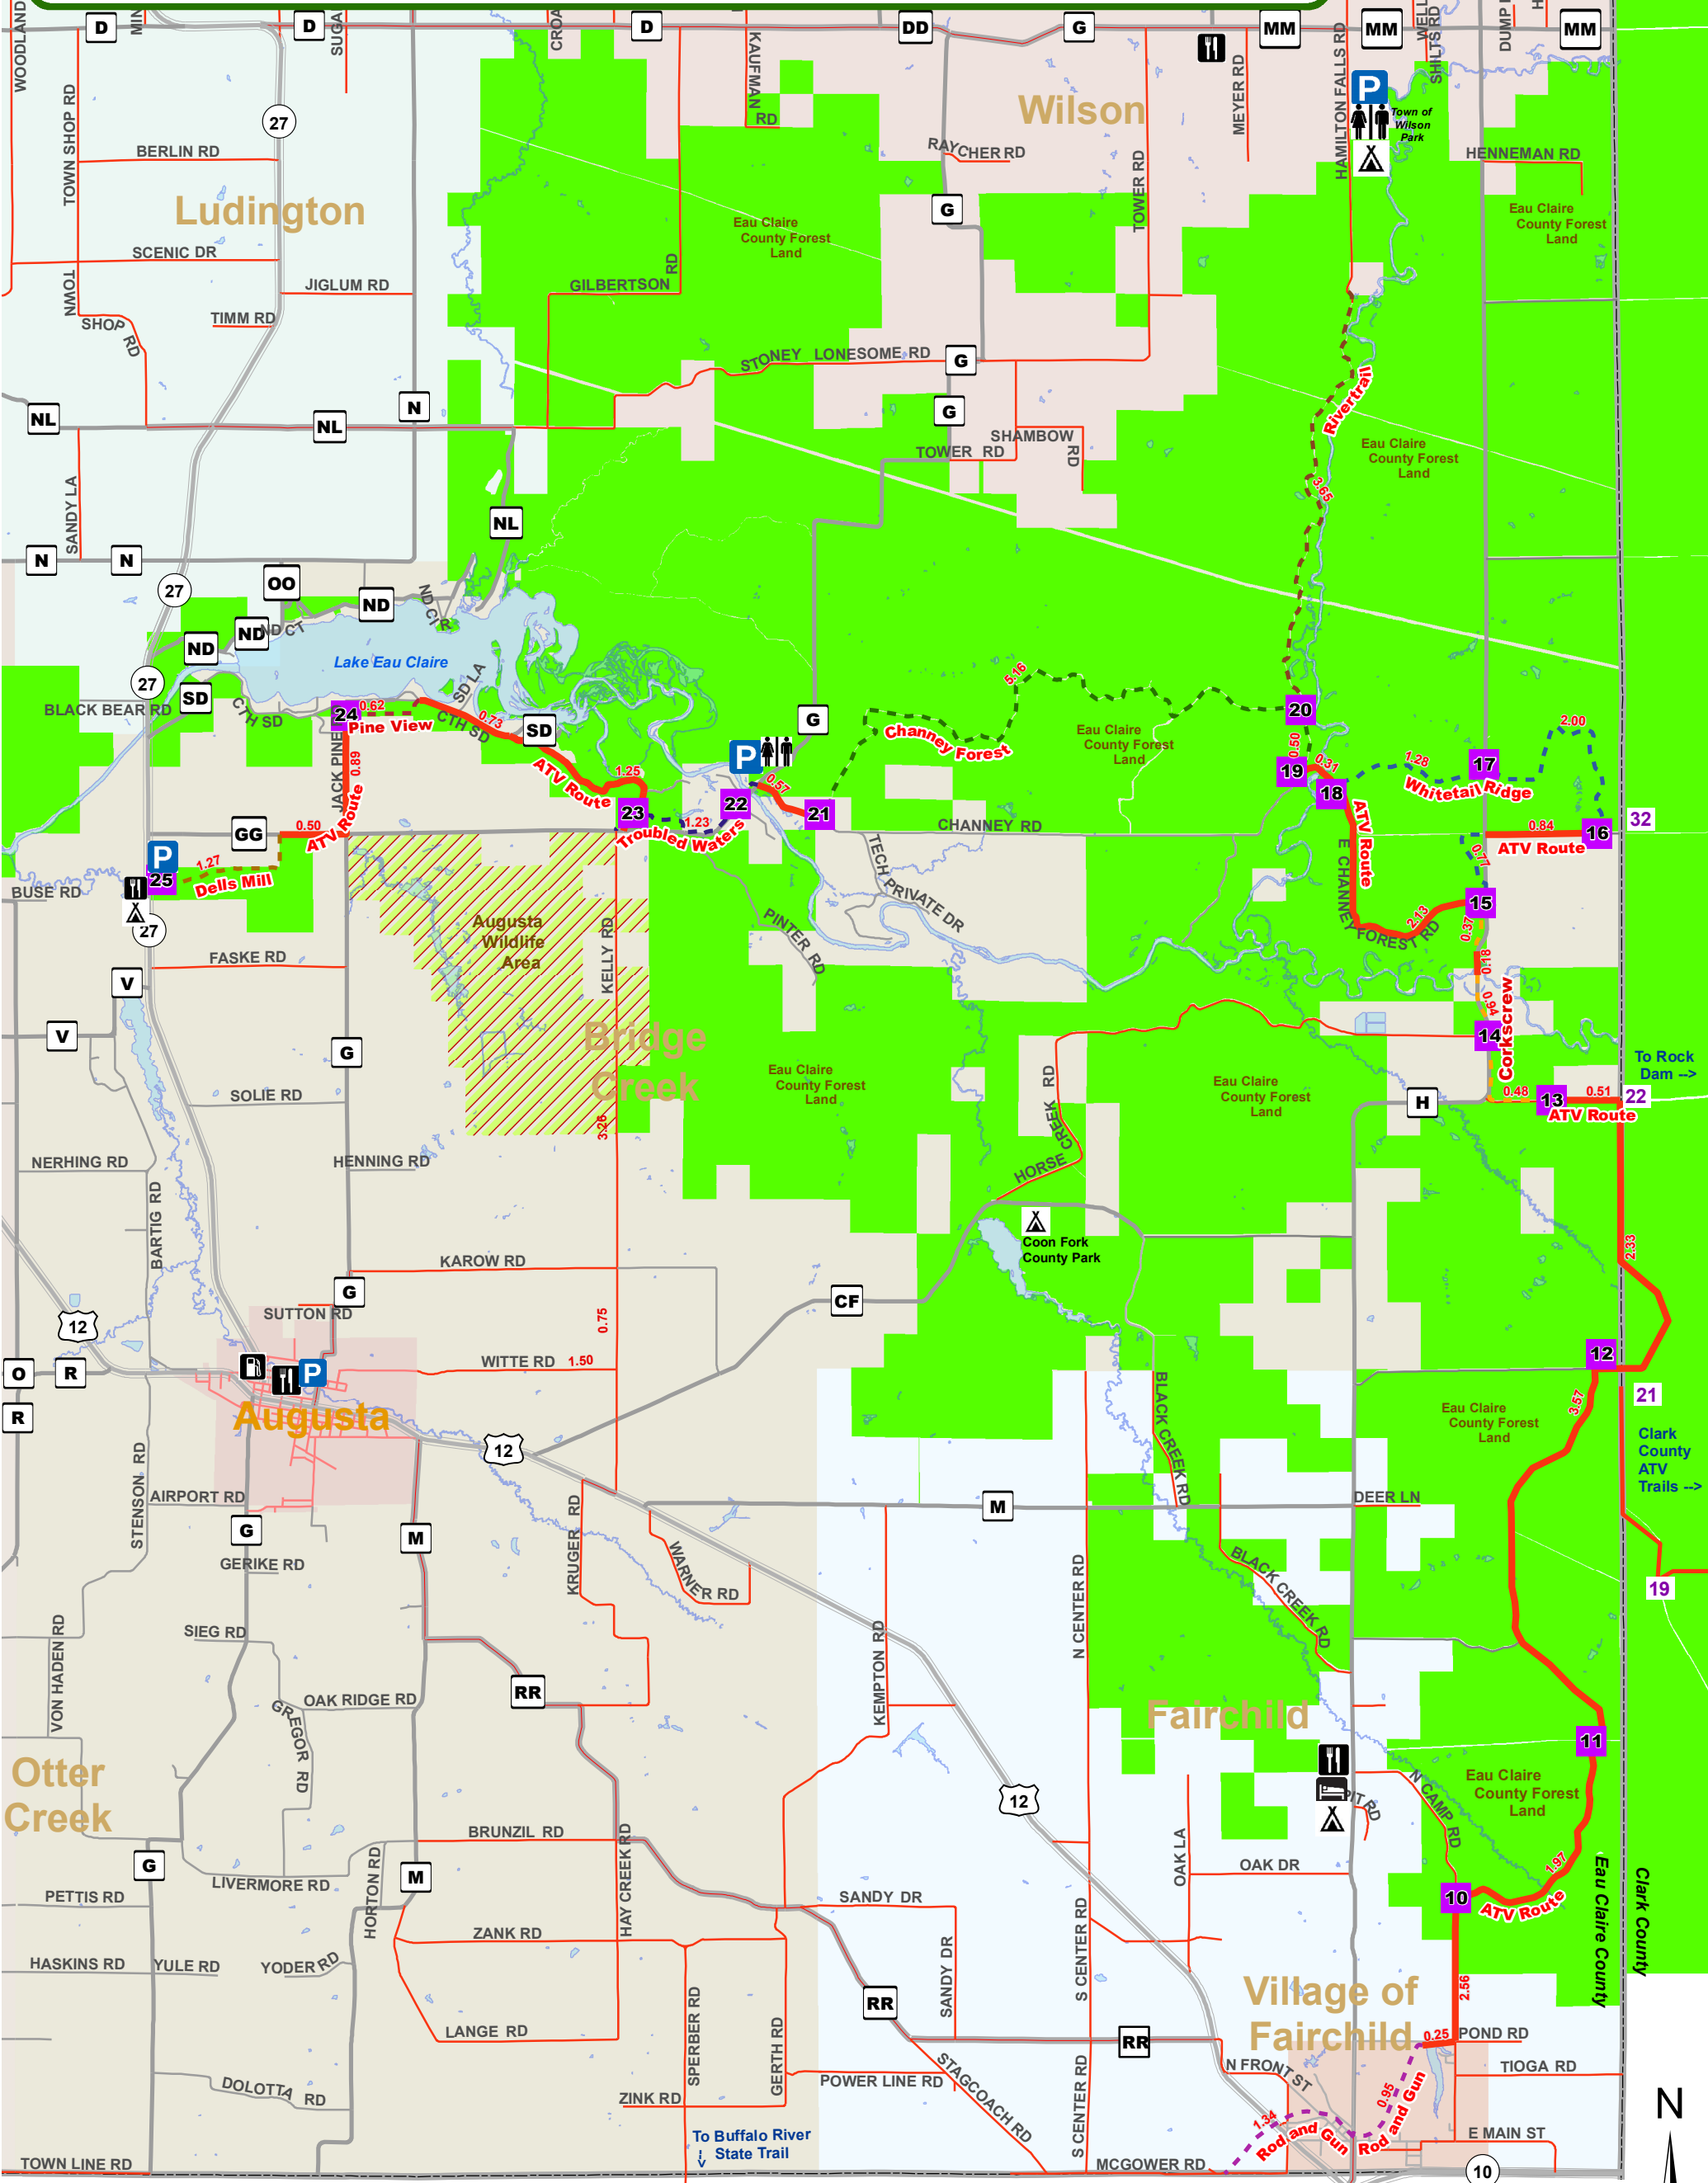

Chippewa County

COUNTY LINE RD

ATV Trail Map Legend

- ATV Routes
- - - ATV Trail
- No ATVs Allowed
- 2.17 Approx. Trail Distance (mi.)
- 26 Intersection Markers
- County Forest Lands
- Augusta Wildlife Area
- P Parking
- Camping
- Lodging
- Restrooms
- Food
- Gas

To Rock Dam →

Clark County ATV Trails →

To Buffalo River State Trail

Jackson County

Eau Claire County ATV Trails