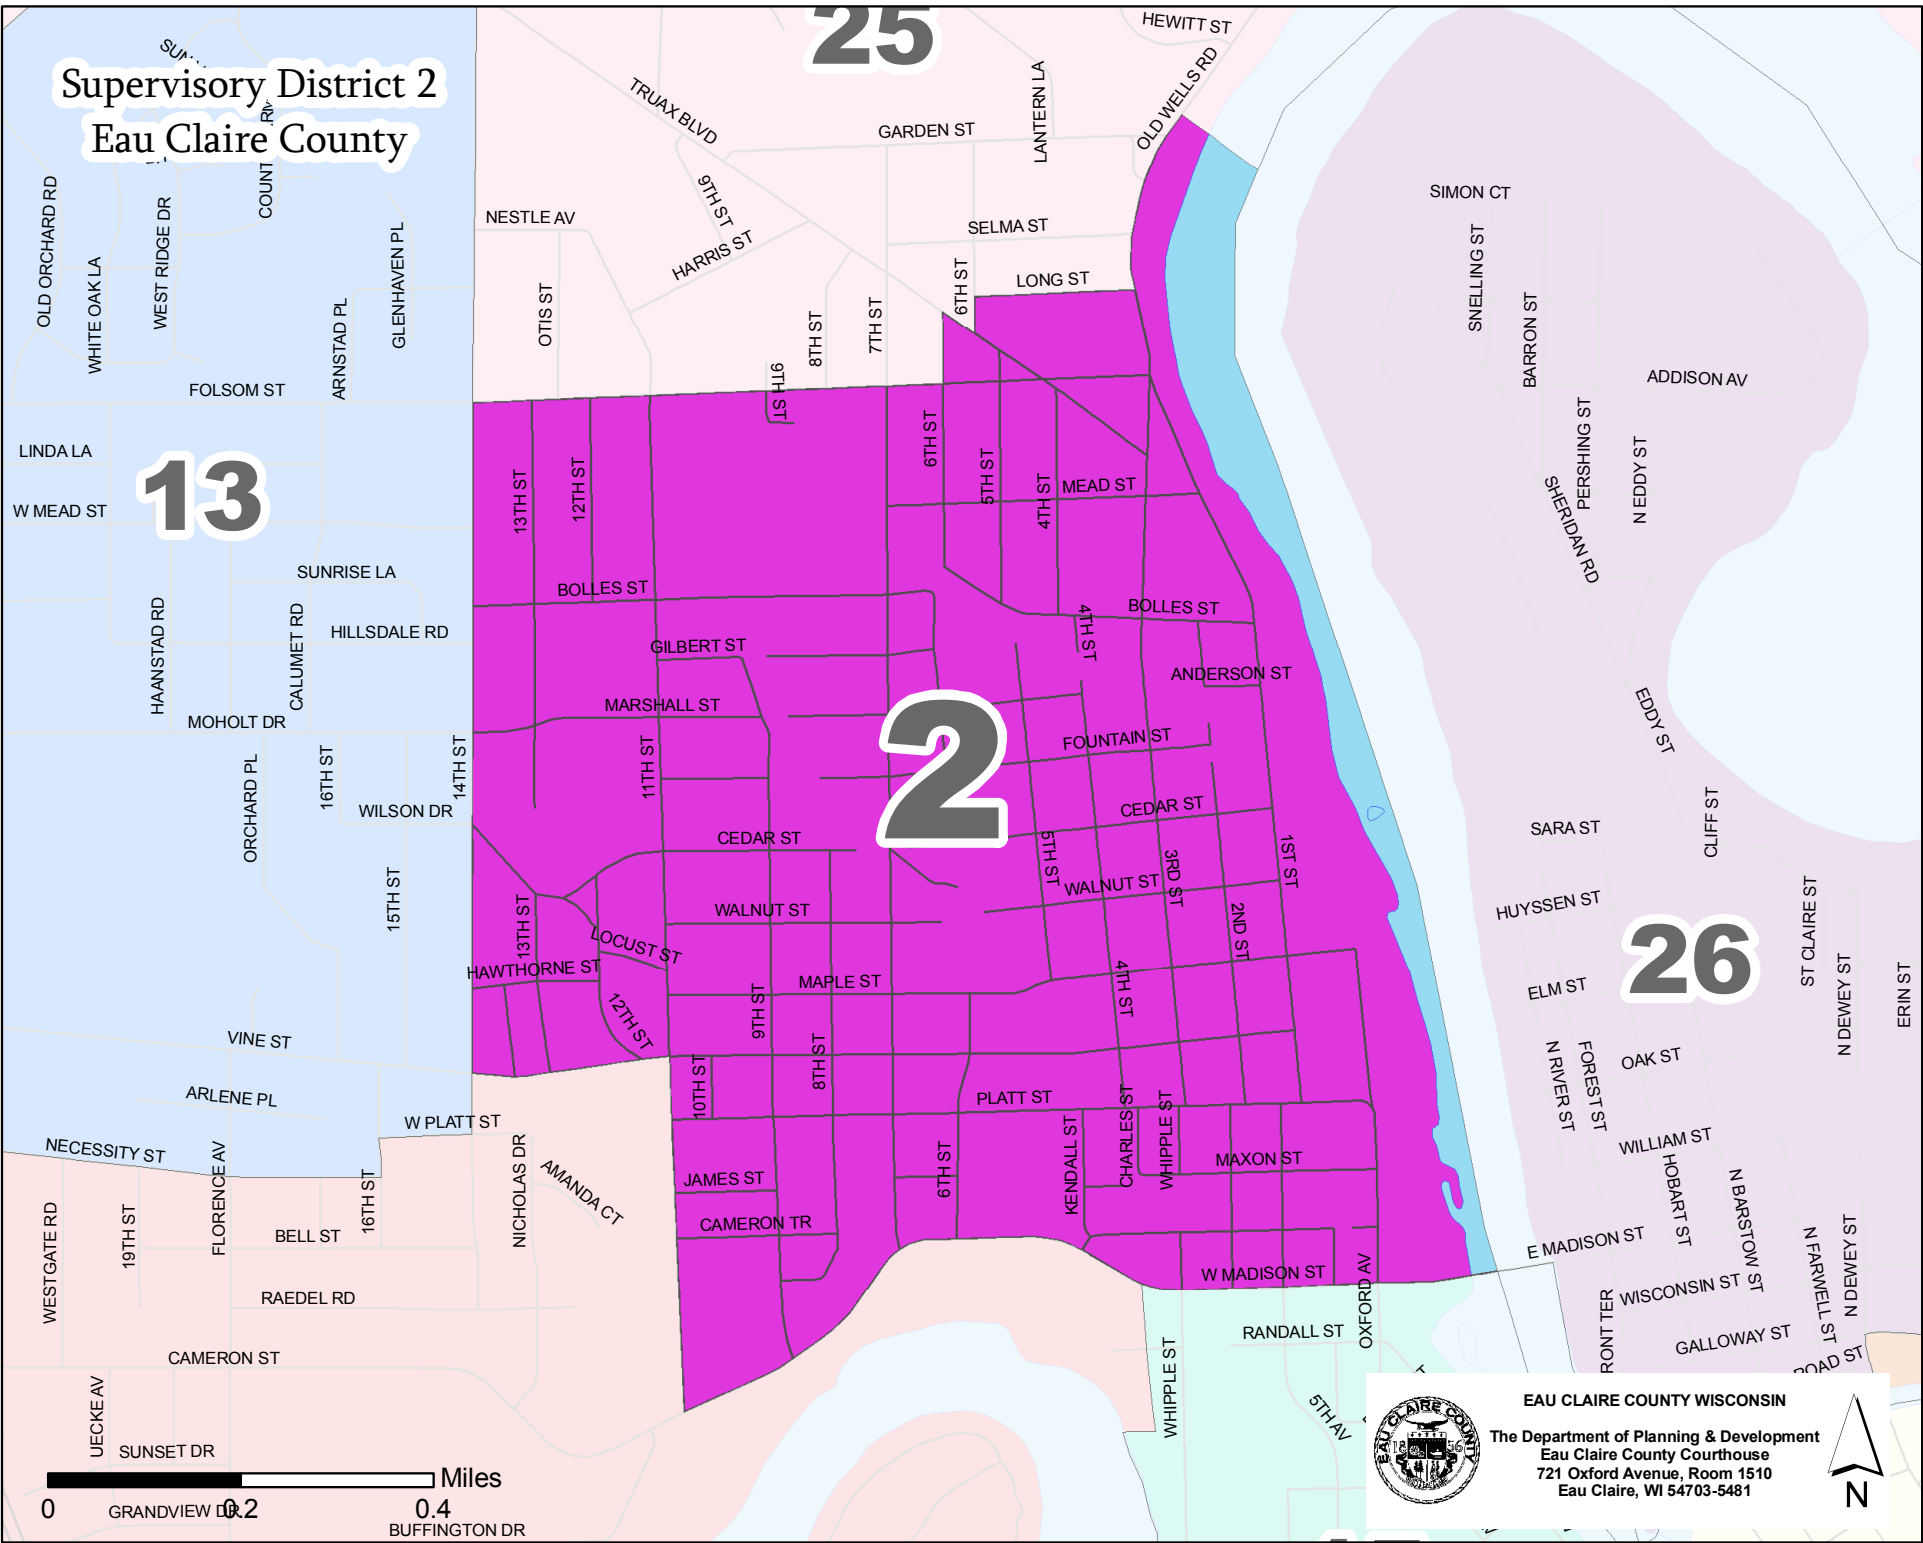

Supervisory District 2 Eau Claire County

25

13

2

26

EAU CLAIRE COUNTY WISCONSIN
The Department of Planning & Development
Eau Claire County Courthouse
721 Oxford Avenue, Room 1510
Eau Claire, WI 54703-5481